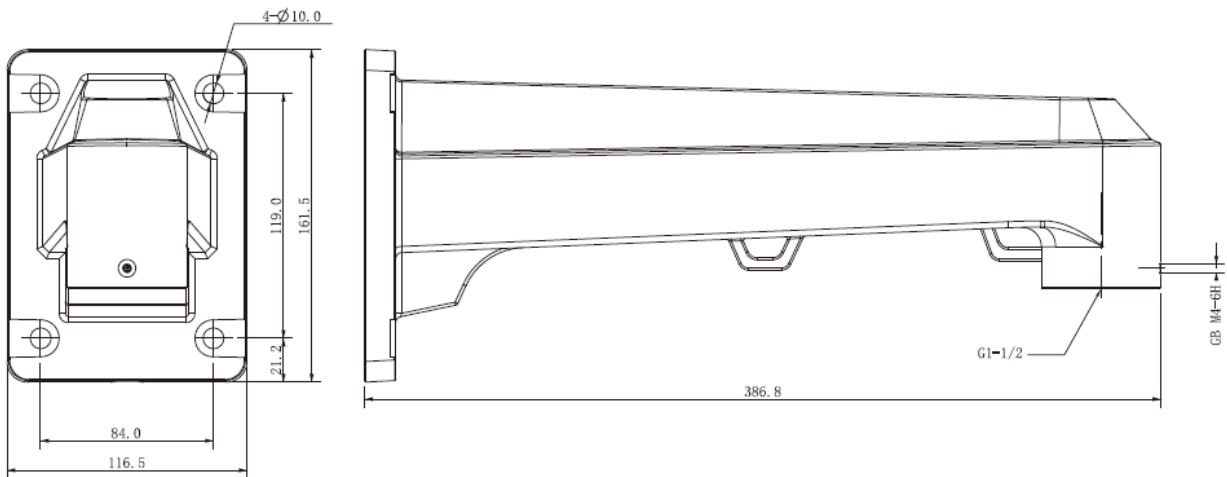

Features

- Aesthetic design, Silver Grey
- Wall mount bracket
- Material: stainless steel

Technical Specifications

Model	DH-PFB710W-SG
General	
Material	Stainless Steel
Dimension(WxHxD)	386.8mmx161.5mmx116.5mm (15.23"x6.36"x4.59")
Weight	3.3kg(7.28lb)
Load Bearing	30kg(66.14lb)
Color	Silver Grey
Operating Temperature	-40°C ~ +60°C (-40°F ~ +140°F)
Humidity	<90% RH
Applicable Model	PSDW Series

Order Information

Type	Part Number	Description
Camera Mount	PFB710W	Wall mount bracket _Neutral, no brand

Dimensions (mm/inch)

Package Information

- Wall mount bracket *1